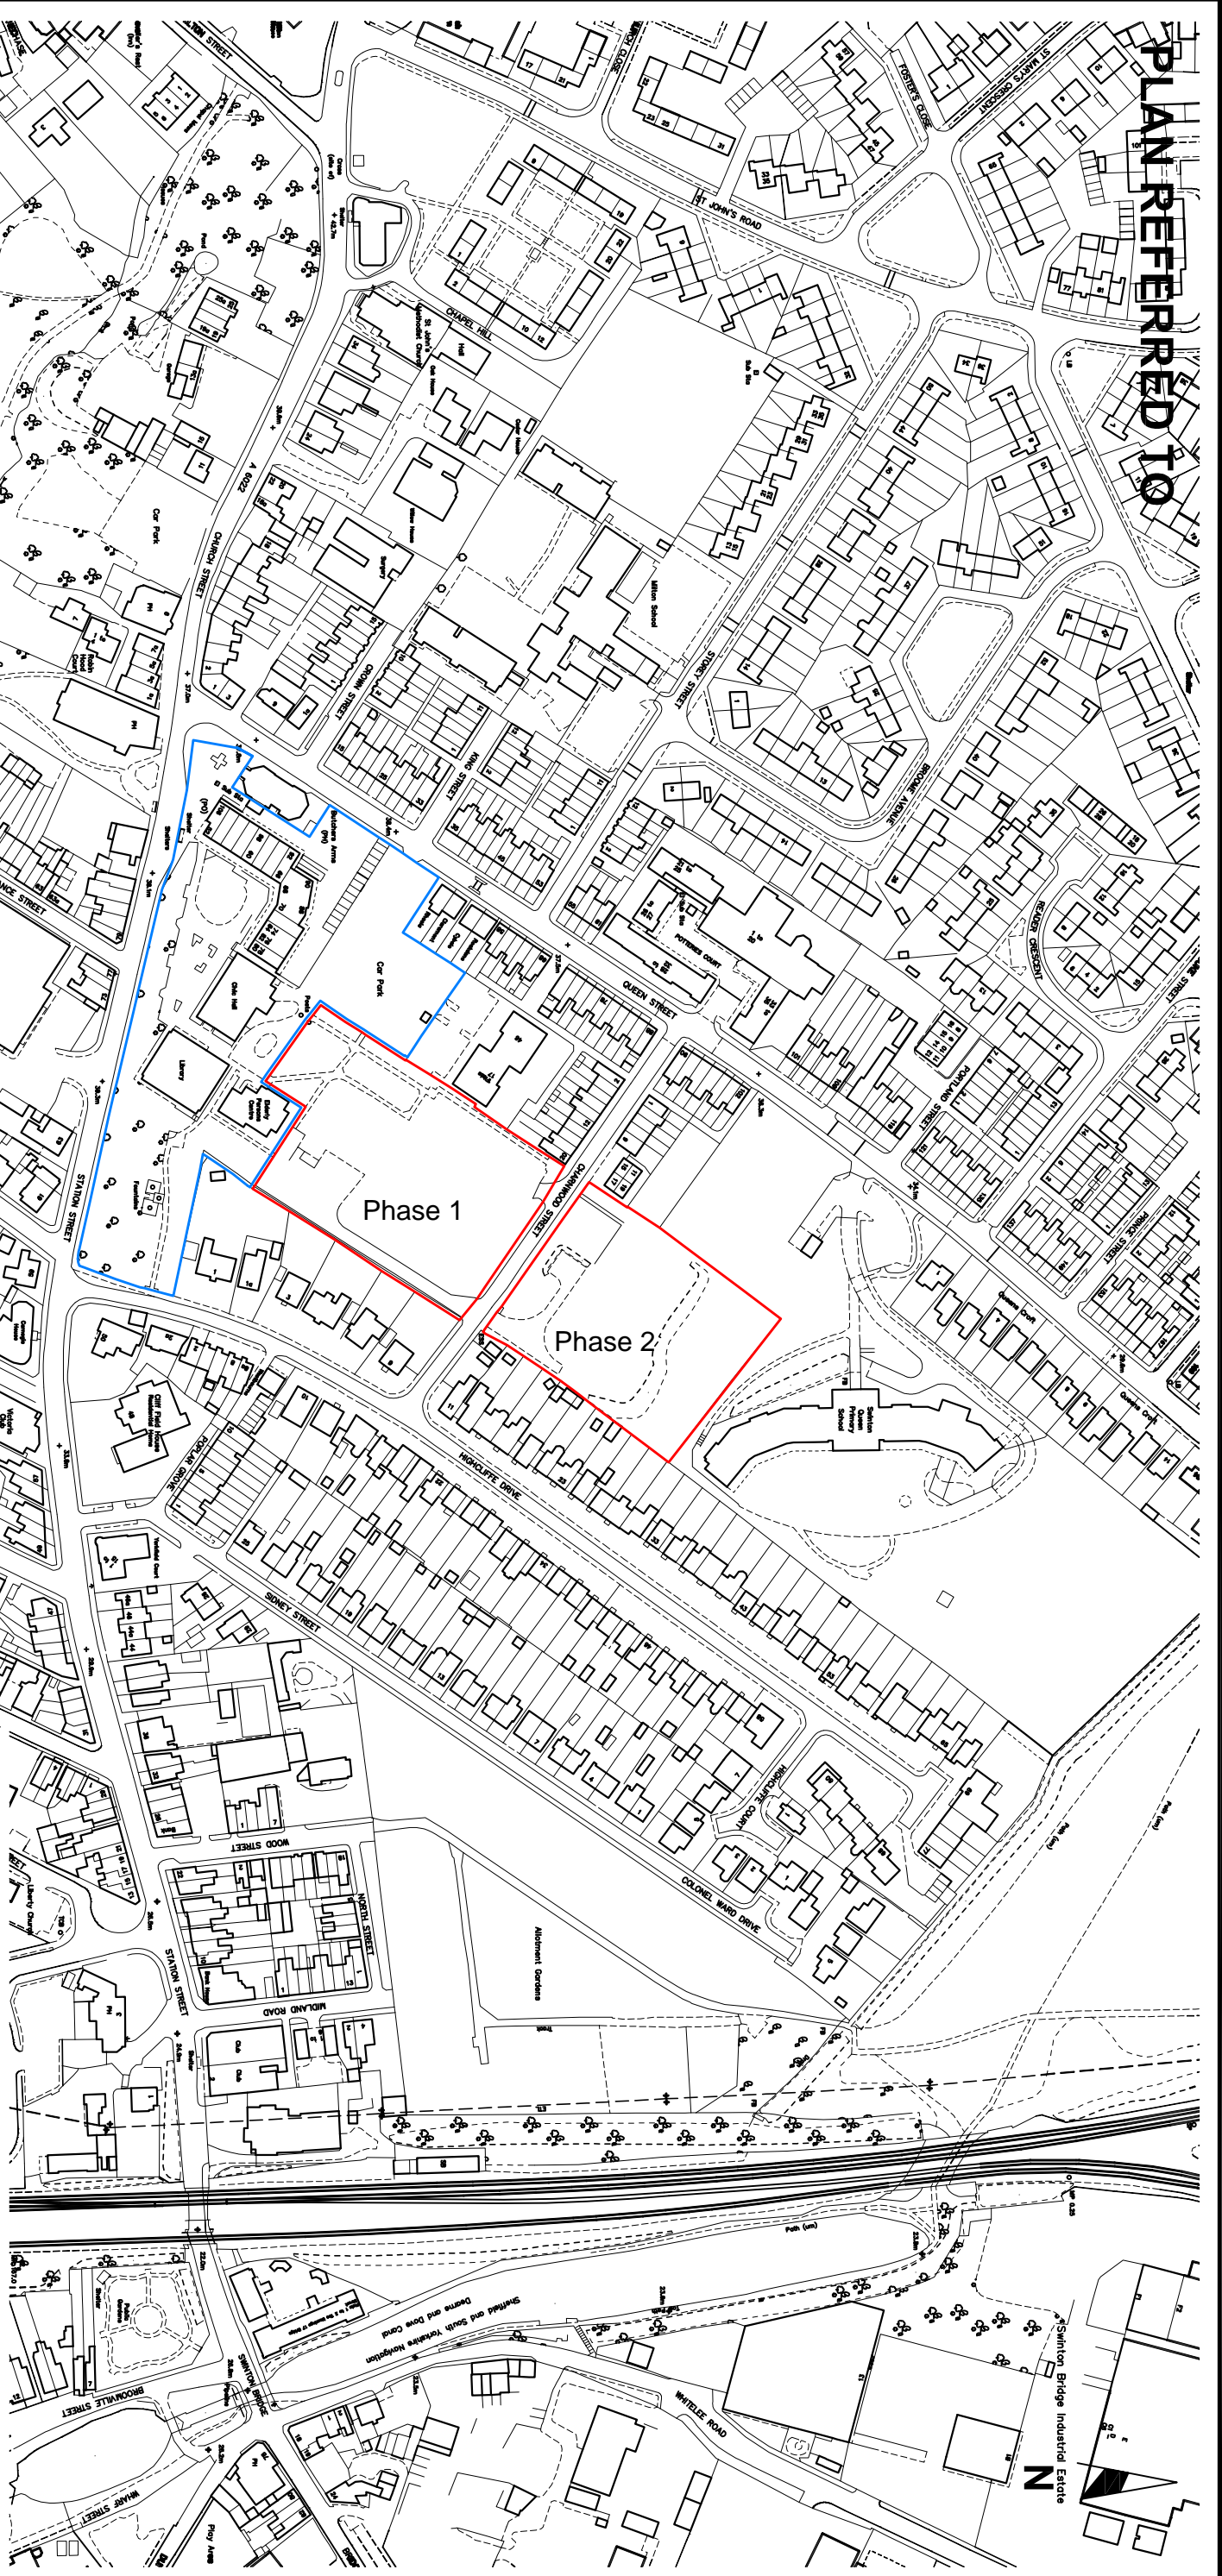

PLAN REFERRED TO

Rotherham Metropolitan Borough Council
Regeneration & Environment

Rotherham Metropolitan Borough Council
Estates Team
Asset Management Service
Riverside House
Main Street
Rotherham S60 1AE

Title Swinton Town Centre Redevelopment, Swinton, Mexborough.

Title Ref RB 32692/RB32694 O.S. Ref. SK4599

AREA EDGED RED
3.39 Acres
1.37 Hectares
or thereabouts

Drawn by: SS

Scale 1:2500 (if A3) Date 20.10.2020 Dwg No 3E12837 Rev. (ii)